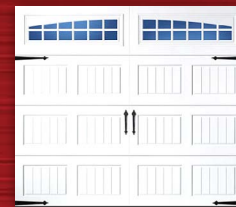

Shingle or Metal Roof - SAME PRICE!!!
Treated, Painted or Urethane - ALL THE SAME PRICE!!!

OPTIONS AVAILABLE

36" Solid Door	\$200.00
9 Lite 36" Door	\$250.00
Extra Wooden Door	\$75.00
6' Roll-up Garage Door	\$425.00
9' Roll-up Garage Door	\$500.00
Carriage House Garage Door	\$900.00
Carriage House Garage Door - ADDED to Garage	\$400.00
Transom Dormer	\$1,200.00
Eclipse Dormer	\$1,200.00
Flower Box	\$35.00
Shutters (1 Set)	\$45.00
Electrical Package - (includes 100 amp panel box & 10 boxes)	\$950.00
Ramps for 9' Garage Door	\$275.00
Ramps for 6' Double Doors	\$125.00
Ramps for 4' Door	\$100.00
2'x3' Window	\$75.00
3'x3' Window	\$100.00
Thermal 2'x3' Window	\$150.00
Thermal 3'x3' Window	\$175.00
Thermal 3'x4' Window	\$225.00
Transom Window	\$75.00 per window
Workbench	\$8 per linear ft.
Shelving	\$4 per linear ft.
You Choose, Metal or Shingle Roof	Same Price!
Custom Sizes - For Pricing	See Dealer

Prices are subject to change at any given time.

DEALER INFO:

Example of Shelving

3' x 3' Thermal Window

2' x 3' Window

Example of Workbench

3' x 3' Window

9 Lite 36" Door

6' Ramp for Double Doors

4' Ramp

9' Roll-up Garage Door

Carriage House Garage Door

Transom Windows added to Wooden Doors

Livestock

Chicken Coop

SIZE	PRICE	36 MO.	48 MO.	60 MO.
10x16	\$4,050.00	\$187.50	\$168.75	\$150.00
10x20	\$4,970.00	\$230.09	\$207.08	\$184.07
12x12	\$4,080.00	\$188.89	\$170.00	\$151.11
12x16	\$4,585.00	\$212.27	\$191.04	\$169.81
12x20	\$5,550.00	\$256.94	\$231.25	\$205.56
12x24	\$6,340.00	\$293.52	\$264.17	\$234.81
12x28	\$6,765.00	\$313.19	\$281.88	\$250.56
12x32	\$7,685.00	\$355.79	\$320.21	\$284.63
14x36	\$11,470.00	\$531.02	\$477.92	\$424.81
16x36	\$13,340.00	\$617.59	\$555.83	\$494.07